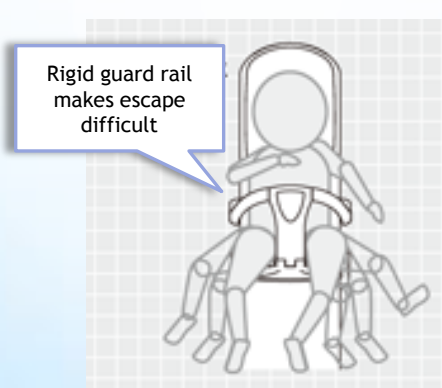

Washroom Visits with Baby made Easy Combi Baby Keep, Fit

Recommended age from 5 to 30 months/15KG

- Fixed seat has no moving parts
- Design makes it easy to sit baby down but nearly impossible for baby to escape
- Guardrail can be detached from front in case of emergency
- Replaceable safety head pad is easy to clean
- Can be installed on either flat surface or corner. (corner bracket sold separately)

**Soft Head Pad
for Safety**

**Fit to the Corner
to Save Space**

**Rounded
Corners for
Safety**

Baby Keep Fit
BK - F72

Corner Bracket (sold separately)

Designed Through Careful R&D Processes

Space Saving Wall-Mount
Type Available BK-W62