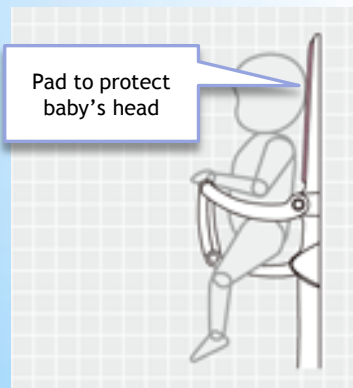

Washroom Visits with Baby made Easy Combi Baby Keep, Fit

Recommended age from 5 to 30 months/15KG

- Fixed seat has no moving parts
- Design makes it easy to sit baby down but nearly impossible for baby to escape
- Guardrail can be detached from front in case of emergency
- Replaceable safety head pad is easy to clean
- Can be installed on either flat surface or corner. (corner bracket sold separately)

**Soft Head Pad
for Safety**

**Fit to the Corner
to Save Space**

**Rounded
Corners for
Safety**

Baby Keep Fit
BK - F72

Corner Bracket (sold separately)

Designed Through Careful R&D Processes

Space Saving Wall-Mount
Type Available BK-W62