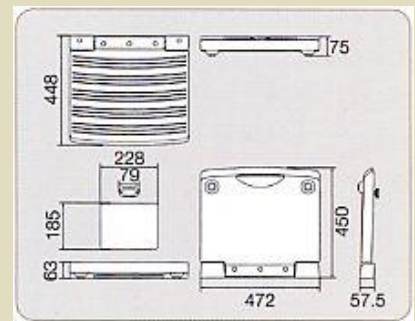

Closed

Opened

Can be used for many purposes

Changing Board CB-13

Rear view - with rubber foot

Product dimensions

Combi Changing Board CB13

Item No.	Product Name	Product Color	Dimension (mm)	Product Weight
CB-13	Combi Changing Board CB-13	Clear White	Closed W472xD75xH450	3.6KG
			Opened W472xD448xH63	
● Material Steel (anti-rust treated), ABS plastic				