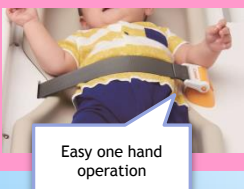

- Soiled **66.1%**
- No space to put bag **61.8%**
- No place to hang bag **55.1%**
- No dustbin available near by **47.1%**
- Baby can move even though the belt is used **42.5%**

6 Improved Points!

Convenient! Space for Bag

No Sliding, Good Support

One Hand Safety Buckle

Retractable Belt with Locking Buckle

Easy to Recognize Pictograph

Pad can be cleaned easily

Easy to Use
Table Height
- 800mm -

Horizontal Diaper Changing Station (Standing parallel to the wall)