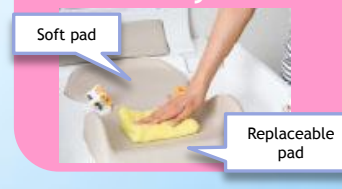

No Sliding, Good Support

One Hand Safety Buckle

Retractable Belt with Locking Buckle

Easy to Recognize Pictograph

Pad can be cleaned easily

Easy to Use
Table Height
- 800mm -

Horizontal Diaper Changing Station (Standing parallel to the wall)

Standard Type - Considered Ease of Use

Combi Horizontal Diaper Changing Station OK21F

Recommended age from 1 to 30 months/15KG

Item No.	Product Name	Product Color	Dimension (mm)	Product Weight
OK21F	Combi Horizontal Diaper Changing Station	Clear White	Close : W772xD141xH1.323 Open :W772xD611xH972	23kg

●Material Body/Steel (w/rustproofing), ABS Cover/TPO Leather

Wall Mount Type - Easy to Clean up Installed Area

Combi Horizontal Diaper Changing Station OK21W

Recommended age from 1 to 30 months/15KG

Item No.	Product Name	Product Color	Dimension (mm)	Product Weight
OK21W	Combi Horizontal Diaper Changing Station	Clear White	Close : W772xD141xH614 Open :W772xD611xH264	18kg