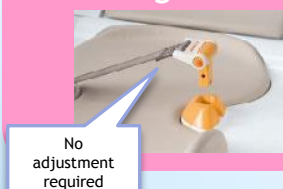

- Soiled **66.1%**
- No space to put bag **61.8%**
- No place to hang bag **55.1%**
- No dustbin available near by **47.1%**
- Baby can move even though the belt is used **42.5%**

6 Improved Points!

Convenient! Space for Bag

No Sliding, Good Support

One Hand Safety Buckle

Retractable Belt with Locking Buckle

Easy to Recognize Pictograph

Pad can be cleaned easily

Easy to Use
Table Height
- 800mm -

Horizontal Diaper Changing Station (Standing parallel to the wall)